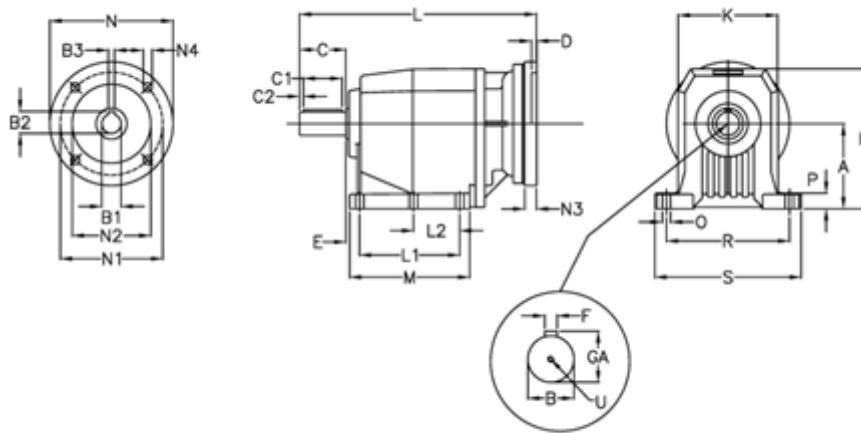

Article number: 40600816901230
 Description: Helical gearbox
 C803P-169-P80B5

Measures

| | | | |
|-----------|------------|-------------|------------|
| A = 250 | D = 4.0 | L2 = 0.0 | P = 35 |
| B = 80 | E = 33 | M = 277.0 | R = 370 |
| B1 = 19 | F = 22 | N = 200 | S = 440 |
| B2 = 21.8 | GA = 85.0 | N1 = 165 | U = M20x42 |
| B3 = 6 | H = 420 | N2 = 130 | |
| C = 140 | K = 320 | N3 = 0 | |
| C1 = 110 | L = 533.0 | N4 = M10x12 | |
| C2 = 15 | L1 = 210.0 | O = 26 | |